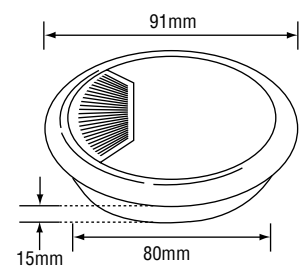

WIRE CAP

Item Code: **35mm Round Wire Cap**

Item Code: **185 Wire Cap**

Metal

Item Code: **59mm Metal Round Wire Cap**
Colour : Chrome

Item Code: **59mm Round Wire Cap**

Plastic

Item Code: **59mm Round Wire Cap**
Colour : Chrome

Item Code: **80mm Round Wire Cap**