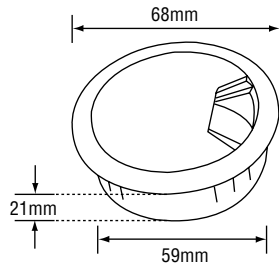

WIRE CAP

Item Code: **35mm Round Wire Cap**

Item Code: **185 Wire Cap**

Metal

Item Code: **59mm Metal Round Wire Cap**
Colour : Chrome

Item Code: **59mm Round Wire Cap**

Plastic

Item Code: **59mm Round Wire Cap**
Colour : Chrome

Item Code: **80mm Round Wire Cap**