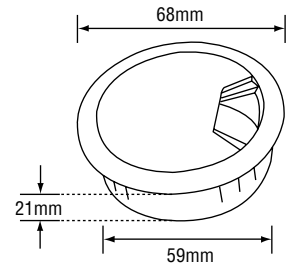

WIRE CAP

Item Code: **35mm Round Wire Cap**

Item Code: **185 Wire Cap**

Metal

Item Code: **59mm Metal Round Wire Cap**
Colour : Chrome

Item Code: **59mm Round Wire Cap**

Plastic

Item Code: **59mm Round Wire Cap**
Colour : Chrome

Item Code: **80mm Round Wire Cap**