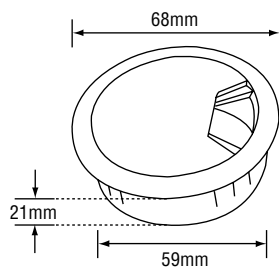

WIRE CAP

Item Code: **35mm Round Wire Cap**

Item Code: **185 Wire Cap**

Metal

Item Code: **59mm Metal Round Wire Cap**
Colour : Chrome

Item Code: **59mm Round Wire Cap**

Plastic

Item Code: **59mm Round Wire Cap**
Colour : Chrome

Item Code: **80mm Round Wire Cap**