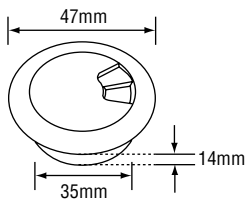

WIRE CAP

Item Code: **35mm Round Wire Cap**

Item Code: **185 Wire Cap**

Metal

Item Code: **59mm Metal Round Wire Cap**
Colour : Chrome

Item Code: **59mm Round Wire Cap**

Plastic

Item Code: **59mm Round Wire Cap**
Colour : Chrome

Item Code: **80mm Round Wire Cap**