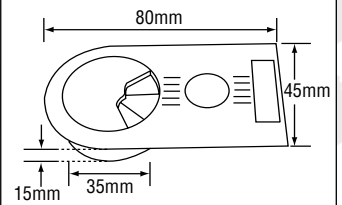

WIRE CAP

Item Code: **35mm Round Wire Cap**

Item Code: **185 Wire Cap**

Metal

Item Code: **59mm Metal Round Wire Cap**
Colour : Chrome

Item Code: **59mm Round Wire Cap**

Plastic

Item Code: **59mm Round Wire Cap**
Colour : Chrome

Item Code: **80mm Round Wire Cap**