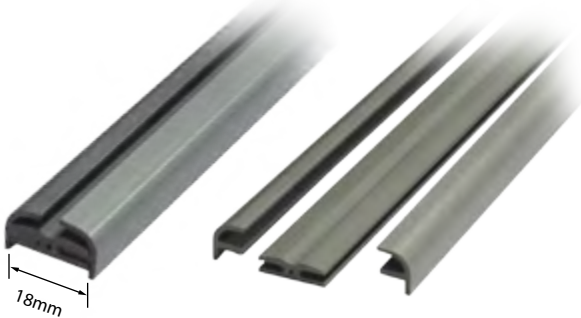

**Item Code** : SW 882 Glass Holder Profile  
**Size** : 4 mm x 16 mm  
**Packing** : 100 SET / CTN

**Item Code** : SW 882 Glass Holder Profile  
**Size** : 4 mm x 18 mm  
**Packing** : 100 Set/CTN

■ *The resilient glass holder helps secure the glass door in place. It is easy to assemble and once installed, compliments your cabinet with style and elegance.*