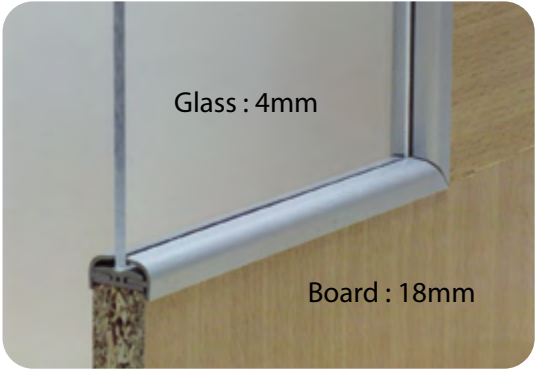

**Item Code** : SW 882 Glass Holder Profile  
**Size** : 4 mm x 16 mm  
**Packing** : 100 SET / CTN

**Item Code** : SW 882 Glass Holder Profile  
**Size** : 4 mm x 18 mm  
**Packing** : 100 Set/CTN

■ *The resilient glass holder helps secure the glass door in place. It is easy to assemble and once installed, compliments your cabinet with style and elegance.*