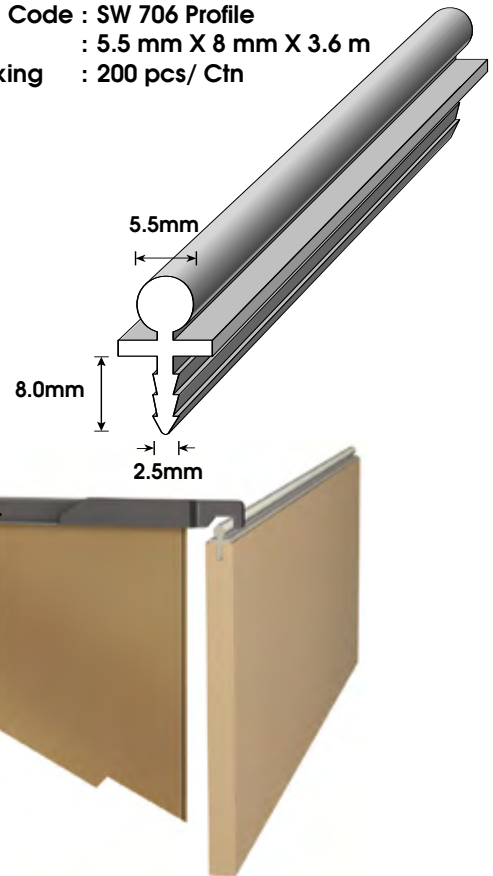

SW706 & 688 PAPER FILE HOLDER

SW 706 Paper File Holder

Item Code : SW 706 Profile
Size : 5.5 mm X 8 mm X 3.6 m
Packing : 200 pcs/ Ctn

■ The paper file holder is designed with convenience in mind by allowing one to reach files easily and quickly without hassle.

Item Code : SW688 Paper File Holder
Size : 12 mm X 12 mm X 3.6 m
Packing : 100 pcs/ Ctn

SW 688 Paper File Holder