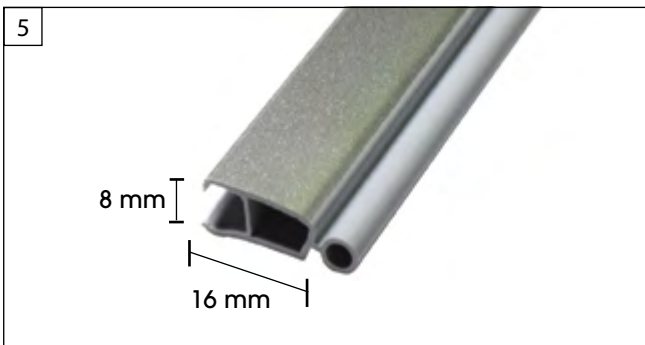

SW702 ROLLER SHUTTER FITTING

- *The Roller Shutter is one of Scanwolf's latest product innovations. Coupling functionality with aesthetics, Scanwolf's Roller Shutter emphasises on space saving and modern simplicity. As a result, the Roller Shutter is able to work wonders in offices or kitchens with limited space.*

SW702 ROLLER SHUTTER FITTING

Item Code : **SW 711 Rail**

Size : 10 mm x 12.5 mm

Packing : 50m per roll

Item Code : **SW 712 Rail**

Size : 11 mm x 21 mm, 90° radius/ radius 65 mm

Packing : 100 pcs / ctn

Item Code : **SW 702 Profile**

Size : 16 mm x 3.6 m

Packing : 100 pcs / ctn

Colour : Metallic Silver 345

Item Code : **SW 707 Profile**

Size : 43 mm x 3.6 m

Packing : 50 pcs / ctn

Colour : Metallic Silver 345

Item Code : **Filament Tape 30 mm x 50 m**