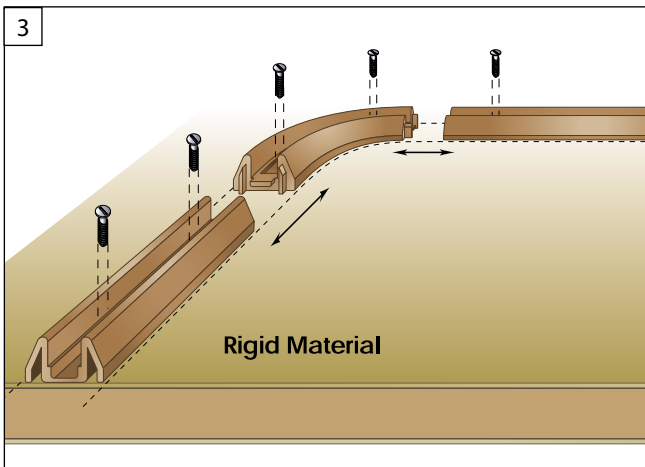

SW702 ROLLER SHUTTER FITTING

- *The Roller Shutter is one of Scanwolf's latest product innovations. Coupling functionality with aesthetics, Scanwolf's Roller Shutter emphasises on space saving and modern simplicity. As a result, the Roller Shutter is able to work wonders in offices or kitchens with limited space.*

SW702 ROLLER SHUTTER FITTING

Item Code : **SW 711 Rail**

Size : 10 mm x 12.5 mm

Packing : 50m per roll

Item Code : **SW 712 Rail**

Size : 11 mm x 21 mm, 90° radius/ radius 65 mm

Packing : 100 pcs / ctn

Item Code : **SW 702 Profile**

Size : 16 mm x 3.6 m

Packing : 100 pcs / ctn

Colour : Metallic Silver 345

Item Code : **SW 707 Profile**

Size : 43 mm x 3.6 m

Packing : 50 pcs / ctn

Colour : Metallic Silver 345

Item Code : **Filament Tape 30 mm x 50 m**