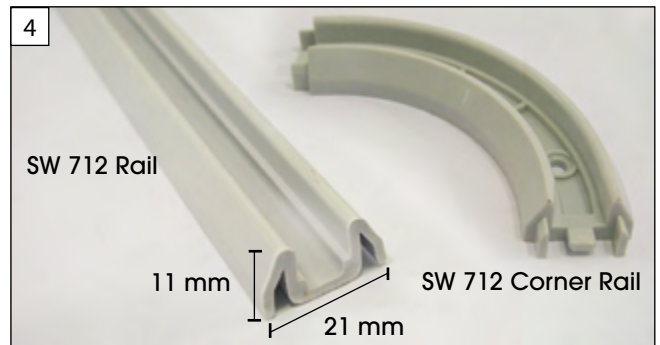

SW702 ROLLER SHUTTER FITTING

- *The Roller Shutter is one of Scanwolf's latest product innovations. Coupling functionality with aesthetics, Scanwolf's Roller Shutter emphasises on space saving and modern simplicity. As a result, the Roller Shutter is able to work wonders in offices or kitchens with limited space.*

SW702 ROLLER SHUTTER FITTING

Item Code : **SW 711 Rail**

Size : 10 mm x 12.5 mm

Packing : 50m per roll

Item Code : **SW 712 Rail**

Size : 11 mm x 21 mm, 90° radius/ radius 65 mm

Packing : 100 pcs / ctn

Item Code : **SW 702 Profile**

Size : 16 mm x 3.6 m

Packing : 100 pcs / ctn

Colour : Metallic Silver 345

Item Code : **SW 707 Profile**

Size : 43 mm x 3.6 m

Packing : 50 pcs / ctn

Colour : Metallic Silver 345

Item Code : **Filament Tape 30 mm x 50 m**