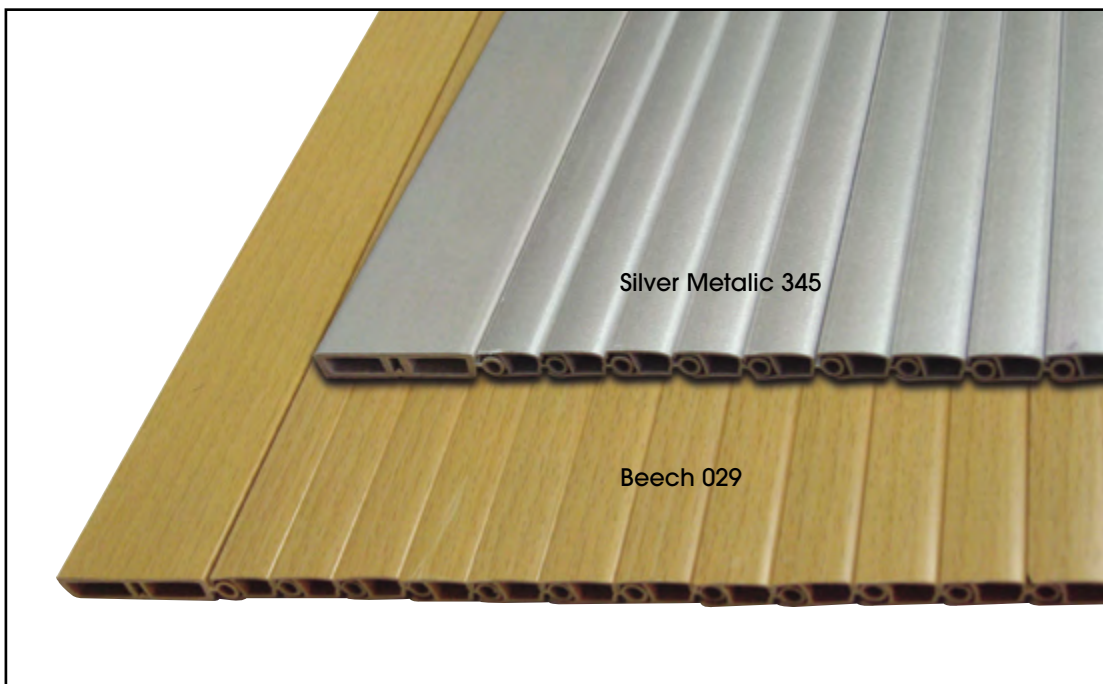

SW702 ROLLER SHUTTER FITTING

- *The Roller Shutter is one of Scanwolf's latest product innovations. Coupling functionality with aesthetics, Scanwolf's Roller Shutter emphasises on space saving and modern simplicity. As a result, the Roller Shutter is able to work wonders in offices or kitchens with limited space.*

SW702 ROLLER SHUTTER FITTING

Item Code : **SW 711 Rail**

Size : 10 mm x 12.5 mm

Packing : 50m per roll

Item Code : **SW 712 Rail**

Size : 11 mm x 21 mm, 90° radius/ radius 65 mm

Packing : 100 pcs / ctn

Item Code : **SW 702 Profile**

Size : 16 mm x 3.6 m

Packing : 100 pcs / ctn

Colour : Metallic Silver 345

Item Code : **SW 707 Profile**

Size : 43 mm x 3.6 m

Packing : 50 pcs / ctn

Colour : Metallic Silver 345

Item Code : **Filament Tape 30 mm x 50 m**