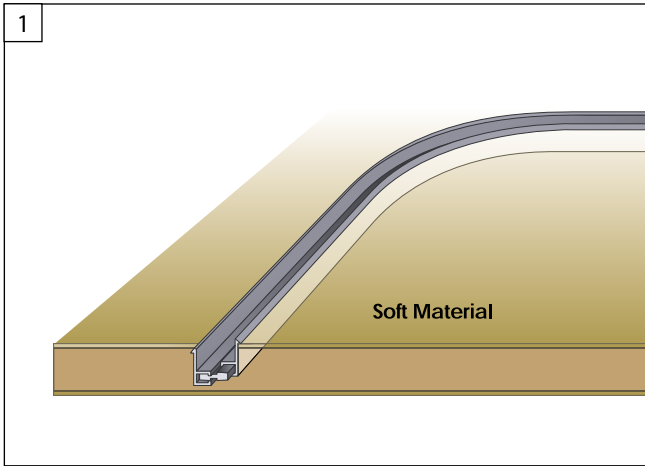

SW702 ROLLER SHUTTER FITTING

- *The Roller Shutter is one of Scanwolf's latest product innovations. Coupling functionality with aesthetics, Scanwolf's Roller Shutter emphasises on space saving and modern simplicity. As a result, the Roller Shutter is able to work wonders in offices or kitchens with limited space.*

SW702 ROLLER SHUTTER FITTING

Item Code : **SW 711 Rail**

Size : 10 mm x 12.5 mm

Packing : 50m per roll

Item Code : **SW 712 Rail**

Size : 11 mm x 21 mm, 90° radius/ radius 65 mm

Packing : 100 pcs / ctn

Item Code : **SW 702 Profile**

Size : 16 mm x 3.6 m

Packing : 100 pcs / ctn

Colour : Metallic Silver 345

Item Code : **SW 707 Profile**

Size : 43 mm x 3.6 m

Packing : 50 pcs / ctn

Colour : Metallic Silver 345

Item Code : **Filament Tape 30 mm x 50 m**