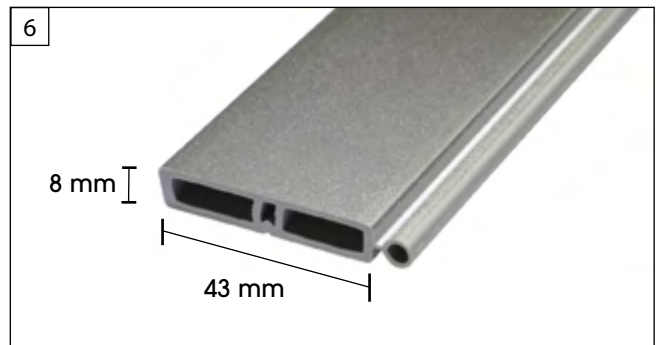

SW702 ROLLER SHUTTER FITTING

- *The Roller Shutter is one of Scanwolf's latest product innovations. Coupling functionality with aesthetics, Scanwolf's Roller Shutter emphasises on space saving and modern simplicity. As a result, the Roller Shutter is able to work wonders in offices or kitchens with limited space.*

SW702 ROLLER SHUTTER FITTING

Item Code : **SW 711 Rail**

Size : 10 mm x 12.5 mm

Packing : 50m per roll

Item Code : **SW 712 Rail**

Size : 11 mm x 21 mm, 90° radius/ radius 65 mm

Packing : 100 pcs / ctn

Item Code : **SW 702 Profile**

Size : 16 mm x 3.6 m

Packing : 100 pcs / ctn

Colour : Metallic Silver 345

Item Code : **SW 707 Profile**

Size : 43 mm x 3.6 m

Packing : 50 pcs / ctn

Colour : Metallic Silver 345

Item Code : **Filament Tape 30 mm x 50 m**