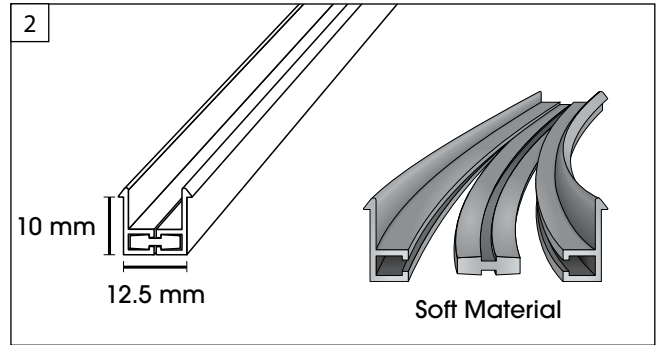

SW702 ROLLER SHUTTER FITTING

- *The Roller Shutter is one of Scanwolf's latest product innovations. Coupling functionality with aesthetics, Scanwolf's Roller Shutter emphasises on space saving and modern simplicity. As a result, the Roller Shutter is able to work wonders in offices or kitchens with limited space.*

SW702 ROLLER SHUTTER FITTING

Item Code : **SW 711 Rail**

Size : 10 mm x 12.5 mm

Packing : 50m per roll

Item Code : **SW 712 Rail**

Size : 11 mm x 21 mm, 90° radius/ radius 65 mm

Packing : 100 pcs / ctn

Item Code : **SW 702 Profile**

Size : 16 mm x 3.6 m

Packing : 100 pcs / ctn

Colour : Metallic Silver 345

Item Code : **SW 707 Profile**

Size : 43 mm x 3.6 m

Packing : 50 pcs / ctn

Colour : Metallic Silver 345

Item Code : **Filament Tape 30 mm x 50 m**