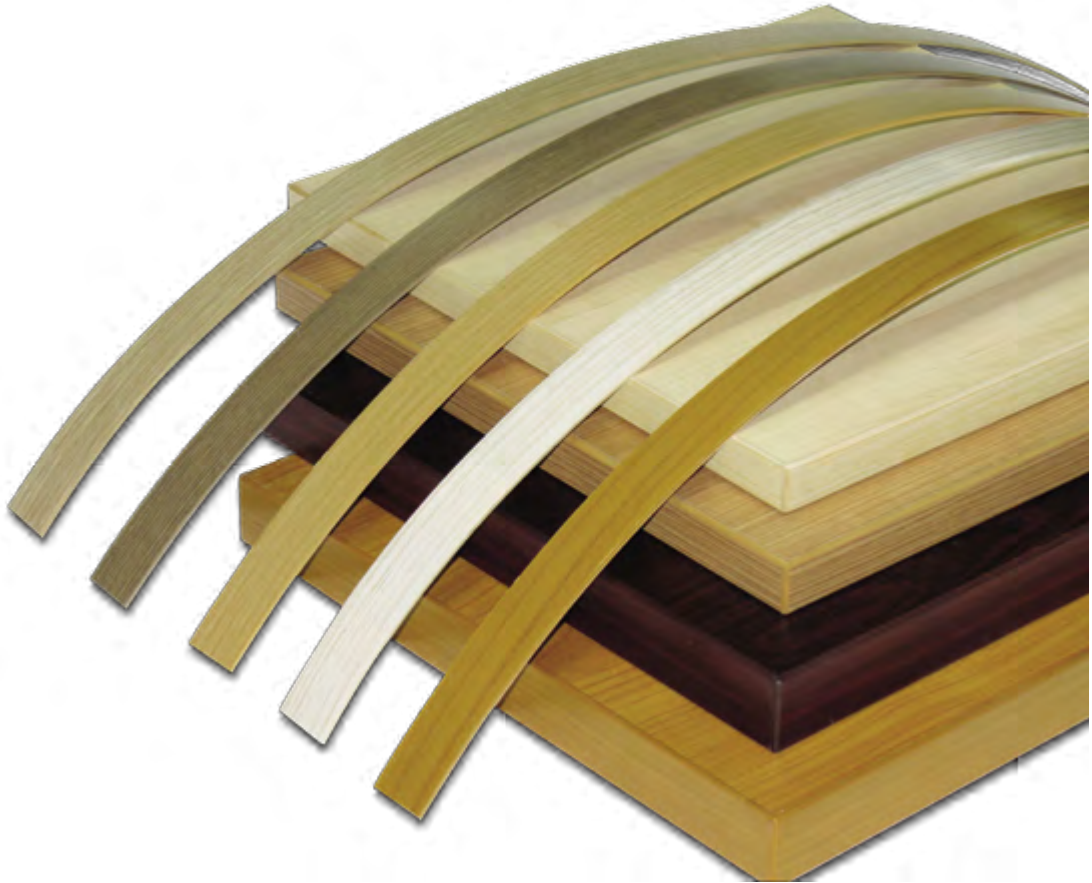

SW385 PVC EDGING WOODGRAIN

THE REALISTIC LOOK OF NATURE - Woodgrain PVC Edging

The Woodgrain PVC Edging is an answer to the pent-up market demand of a better, more cost-effective alternative to natural wood edging. The 'close-to-real' wood swirls on this PVC Edging provide a smooth transition from surface to edge. Its versatility and extensive variety of colours and finishes also makes it an ingenious way to complement any décor and combinations.

Edging Size Available

Thickness	0.35 mm	0.5 mm	1.0 mm	1.5 mm	2.0 mm	3.0 mm
19mm	✓	✓	✓	✓	✓	✓
20mm	✓	✓	✓	✓	✓	✓
22mm	✓	✓	✓	✓	✓	✓
29mm	✓	✓	✓	✓	✓	✓
34mm	✓	✓	✓	✓	✓	✓
36mm	✓	✓	✓	✓	✓	✓
40mm	✓	✓	✓	✓	✓	✓
45mm	✓	✓	✓	✓	✓	✓