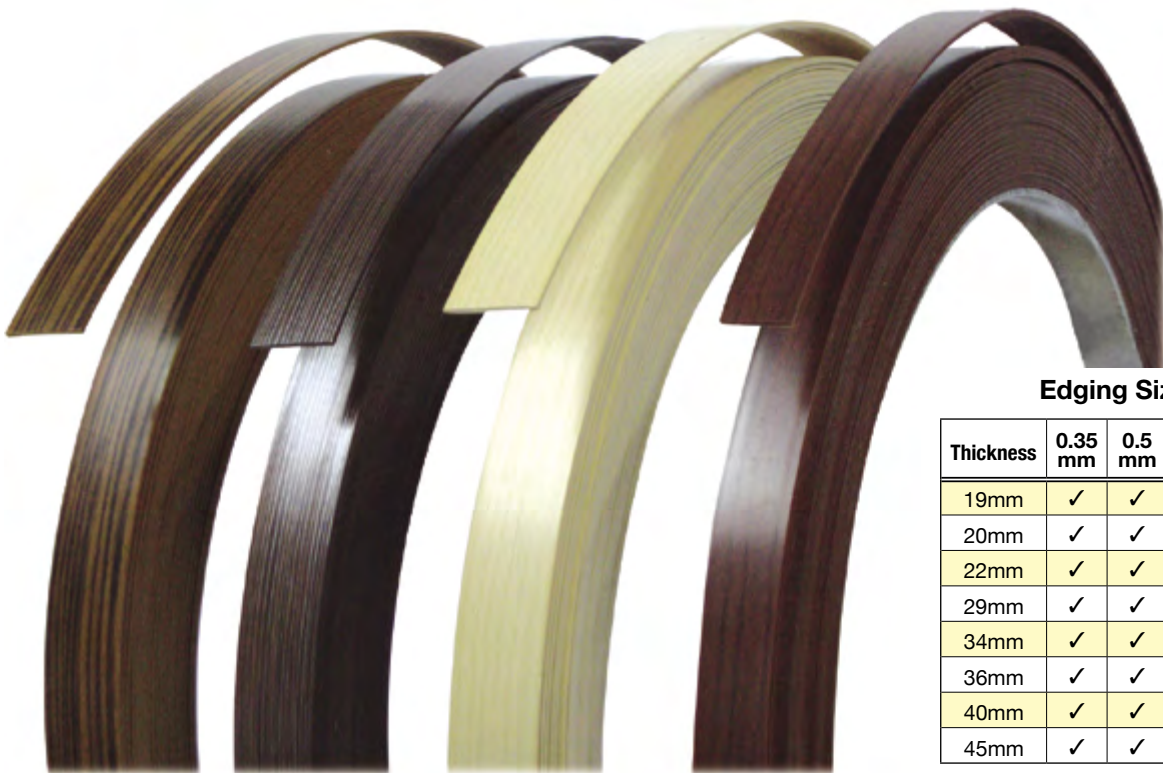

SW385 PVC EDGING WOODGRAIN

THE REALISTIC LOOK OF NATURE - Woodgrain PVC Edging

The Woodgrain PVC Edging is an answer to the pent-up market demand of a better, more cost-effective alternative to natural wood edging. The 'close-to-real' wood swirls on this PVC Edging provide a smooth transition from surface to edge. Its versatility and extensive variety of colours and finishes also makes it an ingenious way to complement any décor and combinations.

Edging Size Available

Thickness	0.35 mm	0.5 mm	1.0 mm	1.5 mm	2.0 mm	3.0 mm
19mm	✓	✓	✓	✓	✓	✓
20mm	✓	✓	✓	✓	✓	✓
22mm	✓	✓	✓	✓	✓	✓
29mm	✓	✓	✓	✓	✓	✓
34mm	✓	✓	✓	✓	✓	✓
36mm	✓	✓	✓	✓	✓	✓
40mm	✓	✓	✓	✓	✓	✓
45mm	✓	✓	✓	✓	✓	✓