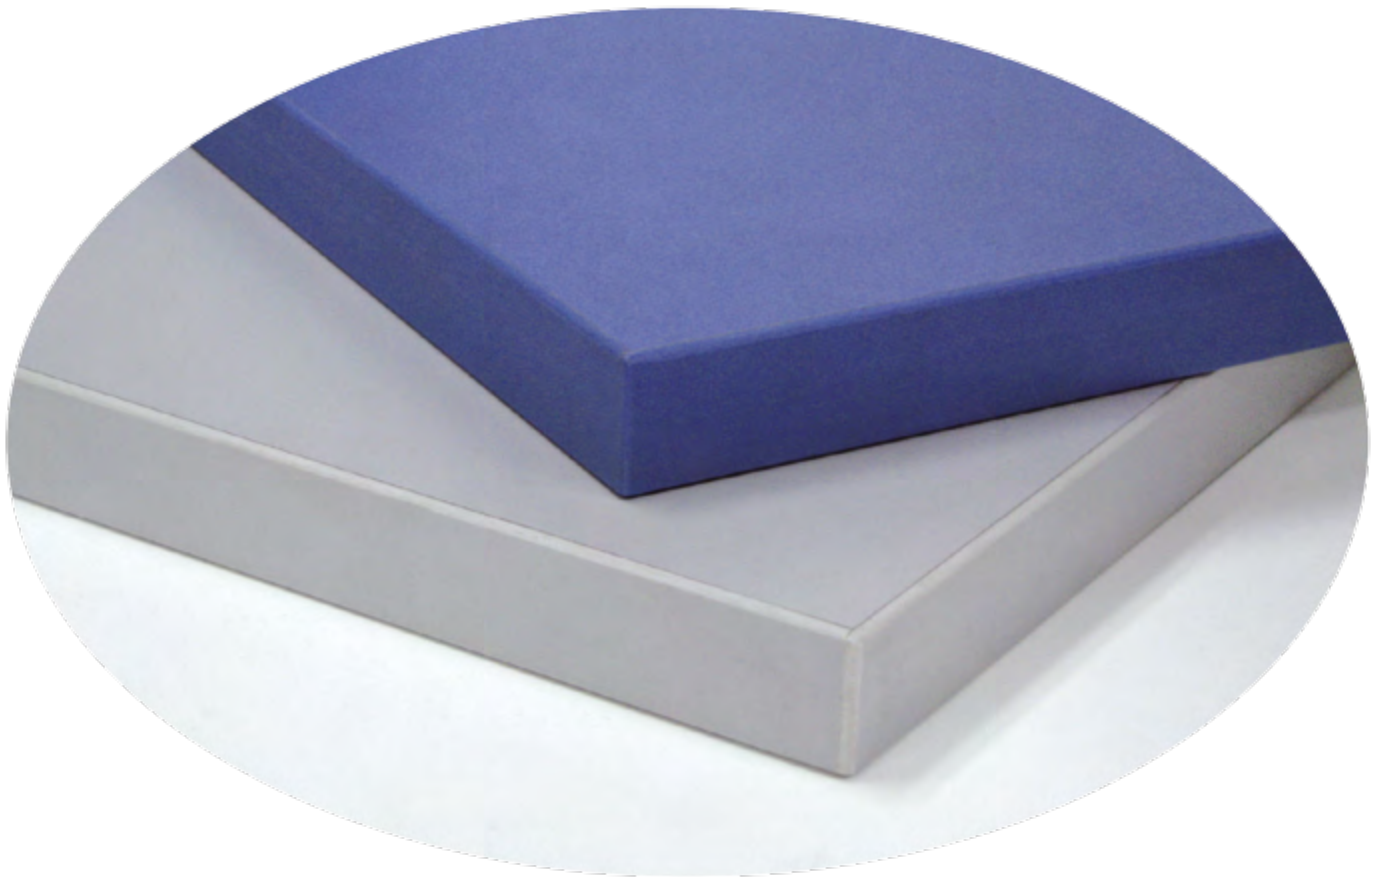

# SW382 PVC EDGING SOLID COLOUR

THE CLASSIC LOOK YOU DESIRE - Uni-colour PVC Edging

The Uni-colour PVC Edging comes in a wide spectrum of solid colours. Besides adding a sleek and stylish touch, it also renders extra durability to your furniture pieces. With its limitless colour palette, customising furniture to your individual style and taste has never been easier.