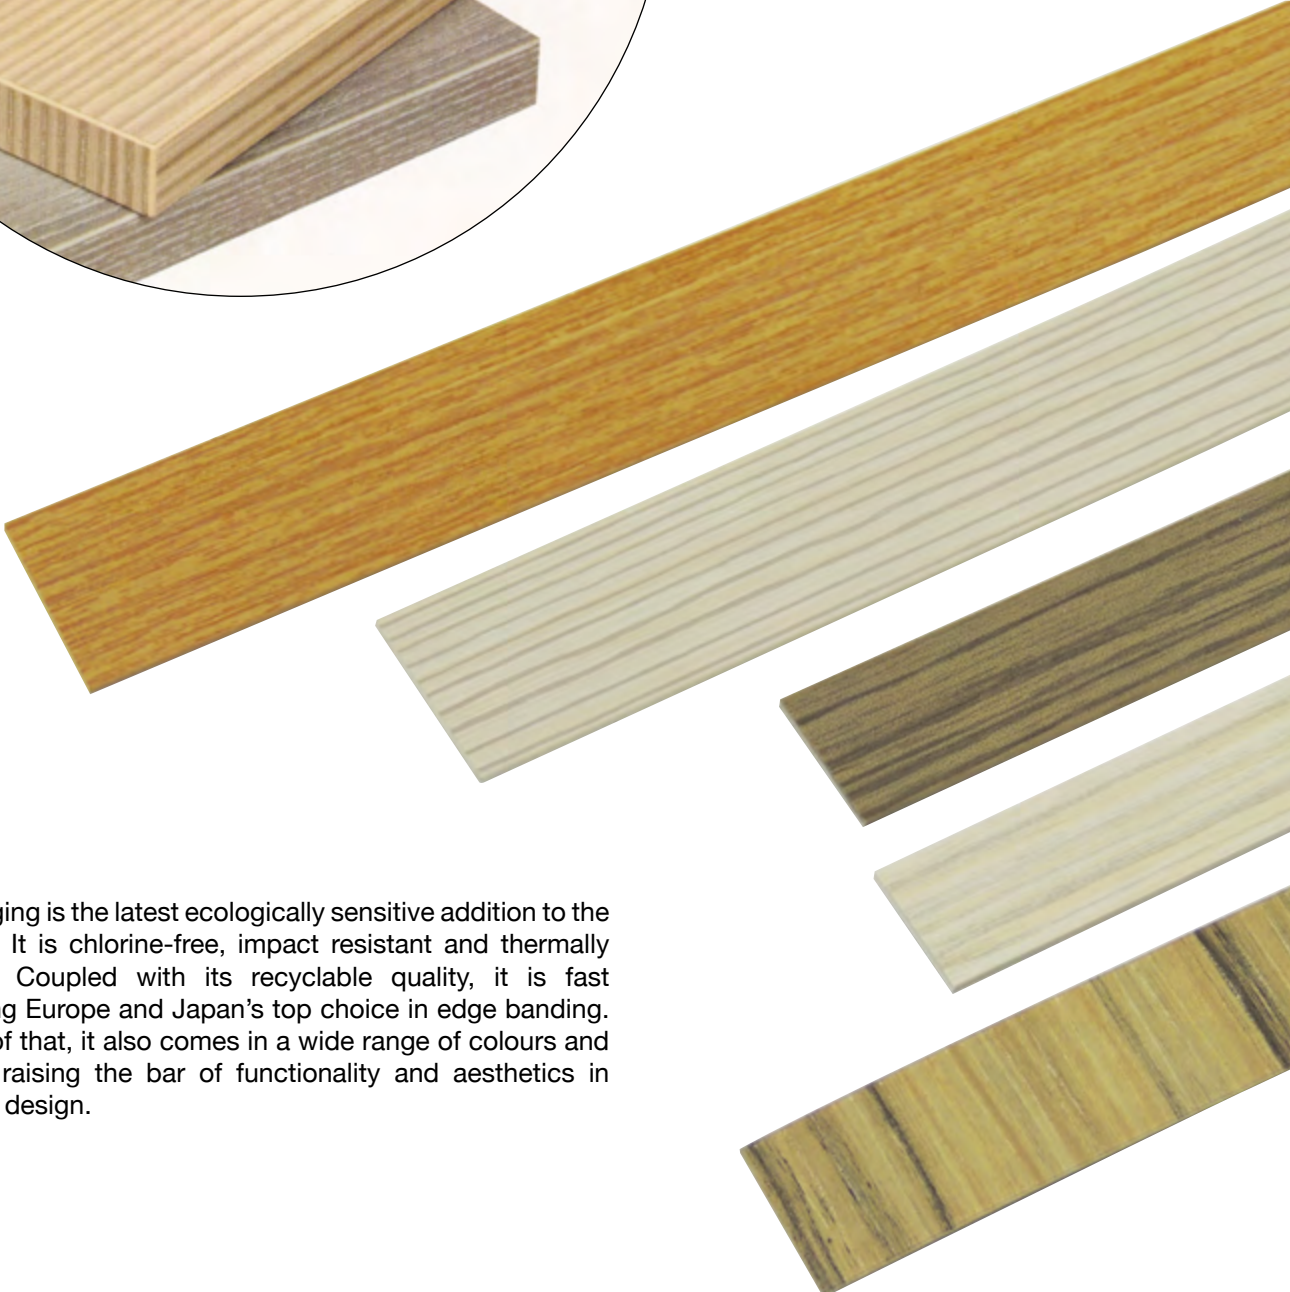

INNOVATION BORN OUT OF PASSION FOR THE ENVIRONMENT

- ABS Edging

Edging Size Available

Thickness	1.0 mm	1.5 mm	2.0 mm	3.0 mm
19mm	✓	✓	✓	✓
20mm	✓	✓	✓	✓
22mm	✓	✓	✓	✓
29mm	✓	✓	✓	✓
34mm	✓	✓	✓	✓
36mm	✓	✓	✓	✓
40mm	✓	✓	✓	✓
45mm	✓	✓	✓	✓

ABS Edging is the latest ecologically sensitive addition to the industry. It is chlorine-free, impact resistant and thermally resilient. Coupled with its recyclable quality, it is fast becoming Europe and Japan’s top choice in edge banding. On top of that, it also comes in a wide range of colours and inishes, raising the bar of functionality and aesthetics in furniture design.