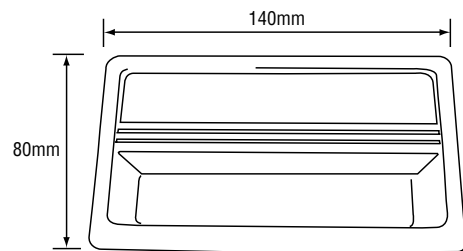

# PLASTIC SILVER HANDLE

Item Code: **SW180 Office Handle**

Item Code: **321 Office Handle 96mm**

Item Code: **322 Steel Cabinet Handle**

Item Code: **SW 181S Office Handle**

Item Code: **181B Office Handle**