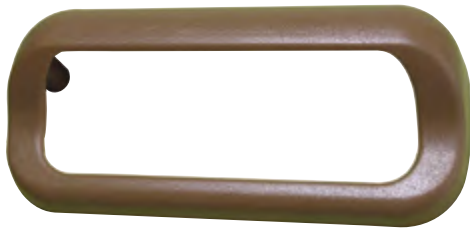

# PLASTIC SILVER HANDLE

Item Code: **SW180 Office Handle**

Item Code: **321 Office Handle 96mm**

Item Code: **322 Steel Cabinet Handle**

Item Code: **SW 181S Office Handle**

Item Code: **181B Office Handle**