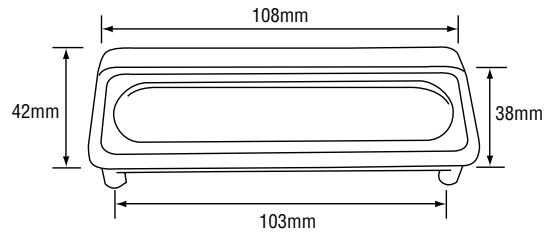

# PLASTIC SILVER HANDLE

Item Code: **SW180 Office Handle**

Item Code: **321 Office Handle 96mm**

Item Code: **322 Steel Cabinet Handle**

Item Code: **SW 181S Office Handle**

Item Code: **181B Office Handle**