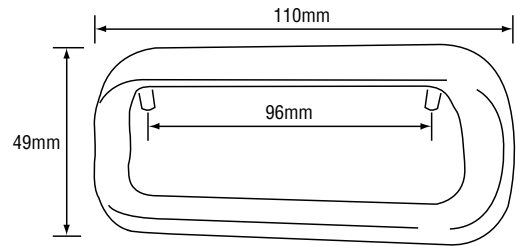

# PLASTIC SILVER HANDLE

Item Code: **SW180 Office Handle**

Item Code: **321 Office Handle 96mm**

Item Code: **322 Steel Cabinet Handle**

Item Code: **SW 181S Office Handle**

Item Code: **181B Office Handle**