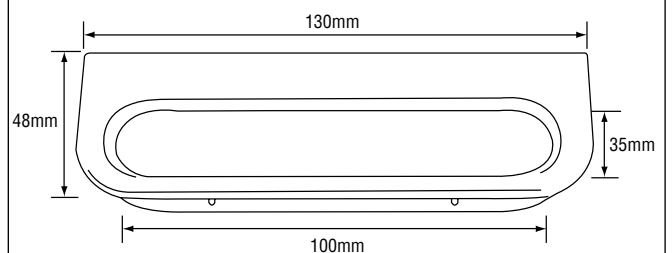

# PLASTIC SILVER HANDLE

Item Code: **SW180 Office Handle**

Item Code: **321 Office Handle 96mm**

Item Code: **322 Steel Cabinet Handle**

Item Code: **SW 181S Office Handle**

Item Code: **181B Office Handle**