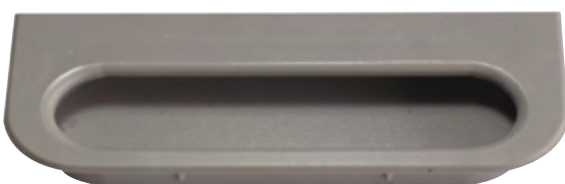

# PLASTIC SILVER HANDLE

Item Code: **SW180 Office Handle**

Item Code: **321 Office Handle 96mm**

Item Code: **322 Steel Cabinet Handle**

Item Code: **SW 181S Office Handle**

Item Code: **181B Office Handle**