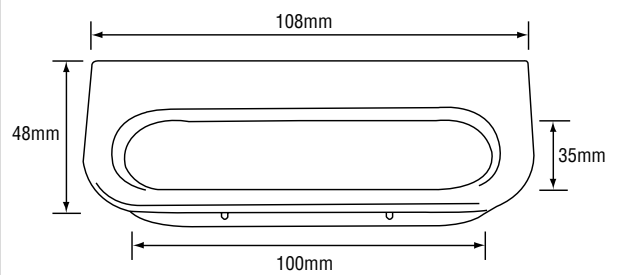

# PLASTIC SILVER HANDLE

Item Code: **SW180 Office Handle**

Item Code: **321 Office Handle 96mm**

Item Code: **322 Steel Cabinet Handle**

Item Code: **SW 181S Office Handle**

Item Code: **181B Office Handle**