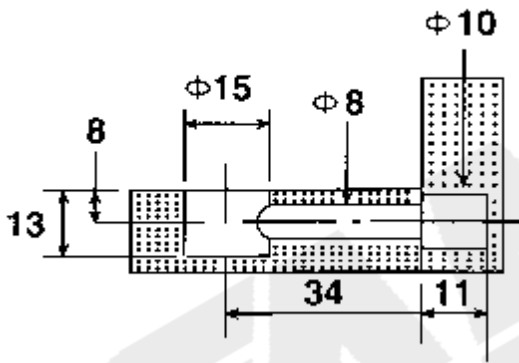

MINIFIX SCREW

 <p>11mm 10.8mm</p> <p>Plastic Nylon Nut M6 x 11mm</p>
 <p>17mm</p> <p>Minifix Cap</p>
 <p>15mm 12.5mm</p> <p>Housing Fitting 15mm x 12.5mm</p>
 <p>34mm $\phi 6\text{mm}$</p> <p>Minifix Bolt 34mm</p>