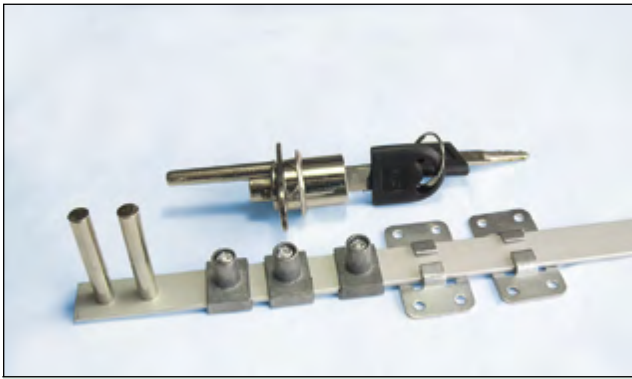

FURNITURE LOCK

3 Way Front Lock

Drawer Lock 22mm

Cam Lock 30mm

Drawer Lock 30mm

Roller Shutter Lock

Push Lock

3 Way Side Lock

Mortise Lock