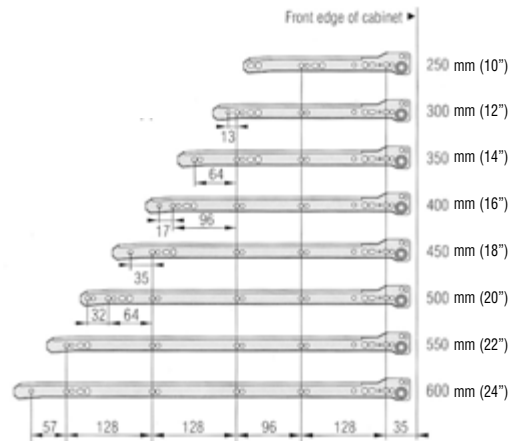

DRAWER SLIDE

SELF-CLOSING FEATURE

Self-closing feature automatically closes the drawer and stays closed with gentle push or drive.

POSITION OF MOUNTING HOLES

LOAD CAPACITY: 25KG

Drawer Slides are continuously tested up to 100,000 cycles to withstand the load of 25Kg.