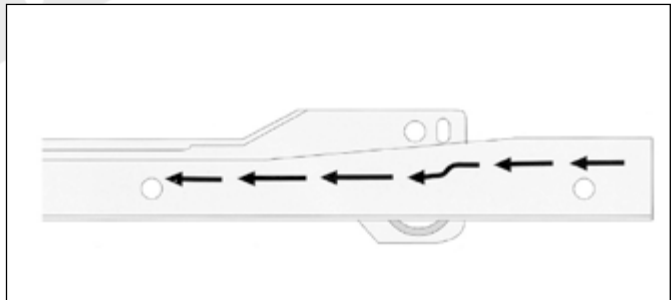

DRAWER SLIDE

SELF-CLOSING FEATURE

Self-closing feature automatically closes the drawer and stays closed with gentle push or drive.

POSITION OF MOUNTING HOLES

LOAD CAPACITY: 25KG

Drawer Slides are continuously tested up to 100,000 cycles to withstand the load of 25Kg.