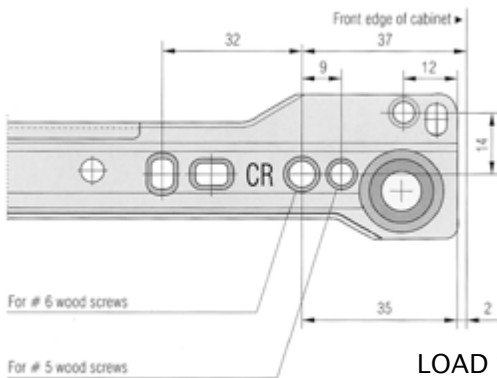

DRAWER SLIDE

SELF-CLOSING FEATURE

Self-closing feature automatically closes the drawer and stays closed with gentle push or drive.

POSITION OF MOUNTING HOLES

LOAD CAPACITY: 25KG

Drawer Slides are continuously tested up to 100,000 cycles to withstand the load of 25Kg.