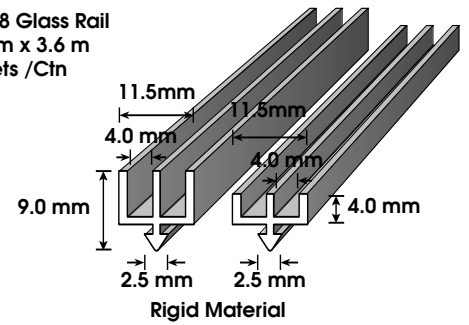

- The glass rail is a simple and practical solution for problems relating to sliding glass doors. It is cost effective and is especially effective on 3mm glasses.

Item Code : SW 298 Glass Rail
 Size : 4.0 mm x 3.6 m
 Packing : 100 sets /Ctn

Item Code : SW 299 Glass Rail
 Size : 4.0 mm x 3.6 m
 Packing : 100 sets /Ctn