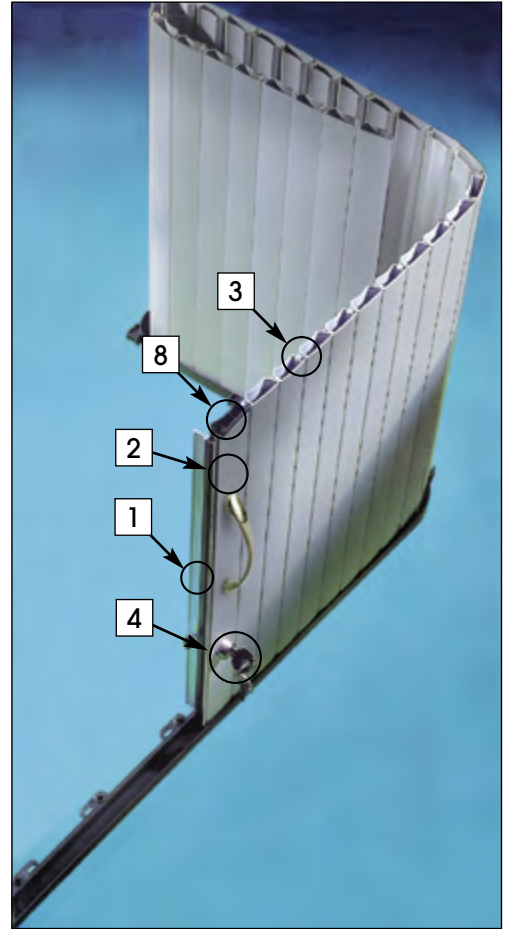

SW722 ROLLER SHUTTER FITTING - Steel Cabinet

■ Bottom View: Parts & layout of Roller Shutter Tracking System.