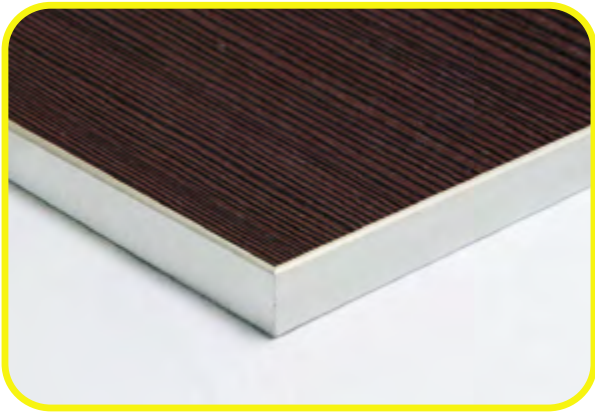

TR100 & TR101 ALUMINIUM DOOR PROFILE

Item : Aluminium G Handle
 Material : Aluminium
 Colour : Silver

■ Versatile and functional, the aluminium door profile is an economical and flexible alternative to stylise your furniture.

Item : Aluminium Door Profile 16mm
 Material : Aluminium
 Colour : Silver
 Unit/ Ctn : 200 pcs
 Length : 3.6m / pcs

Item : Aluminium Door Profile 18mm
 Material : Aluminium
 Colour : Silver
 Unit/ Ctn : 200 pcs
 Length : 3.6m / pcs