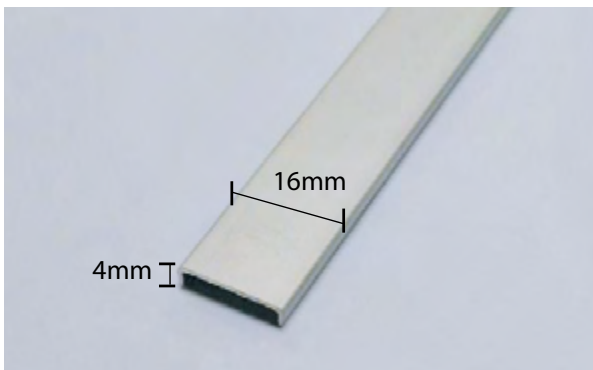

TR100 & TR101 ALUMINIUM DOOR PROFILE

Item : Aluminium G Handle
 Material : Aluminium
 Colour : Silver

■ Versatile and functional, the aluminium door profile is an economical and flexible alternative to stylise your furniture.

Item : Aluminium Door Profile 16mm
 Material : Aluminium
 Colour : Silver
 Unit/ Ctn : 200 pcs
 Length : 3.6m / pcs

Item : Aluminium Door Profile 18mm
 Material : Aluminium
 Colour : Silver
 Unit/ Ctn : 200 pcs
 Length : 3.6m / pcs