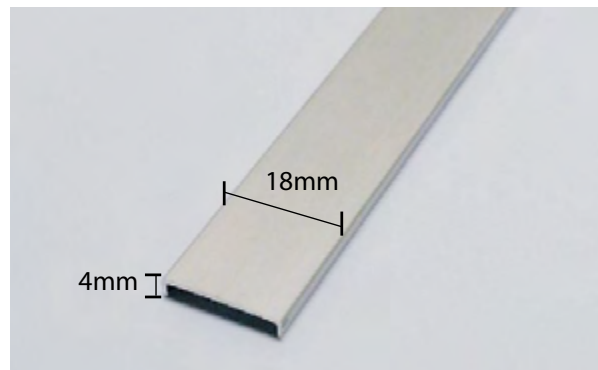

TR100 & TR101 ALUMINIUM DOOR PROFILE

Item : Aluminium G Handle
 Material : Aluminium
 Colour : Silver

■ Versatile and functional, the aluminium door profile is an economical and flexible alternative to stylise your furniture.

Item : Aluminium Door Profile 16mm
 Material : Aluminium
 Colour : Silver
 Unit/ Ctn : 200 pcs
 Length : 3.6m / pcs

Item : Aluminium Door Profile 18mm
 Material : Aluminium
 Colour : Silver
 Unit/ Ctn : 200 pcs
 Length : 3.6m / pcs