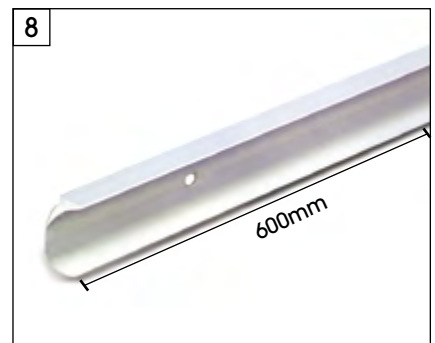

Item Code : **SW 819 Aluminium Table Top Joint**
Packing : 50 pcs / ctn