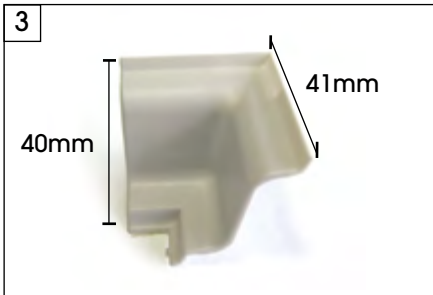

- The Wall Seal Profile is one of Scanwolf's latest innovations. They are extremely practical and come in a wide variety of designs. The colour of the Wall Seal Profile can be varied to match the HPL flexible top décor.

SW810 KITCHEN WALL SEAL PROFILE

Item Code : **SW 810 Wall Seal Profile x 5m**
 Colour : Silver
 Packing : 20 pcs / ctn

Item Code : **SW 810 Wall Seal Profile x 5m**
 Colour : Antique Brown
 Packing : 20 pcs / ctn

Item Code : **SW 811 & 812 End Cap**
 Colour : L/Grey
 Packing : 1000 set / ctn

Item Code : **SW 813 Internal End Cap**
 Colour : L/Grey
 Packing : 1000 pcs / ctn

Item Code : **SW 814 External Cap**
 Colour : L/Grey
 Packing : 1000 pcs / ctn