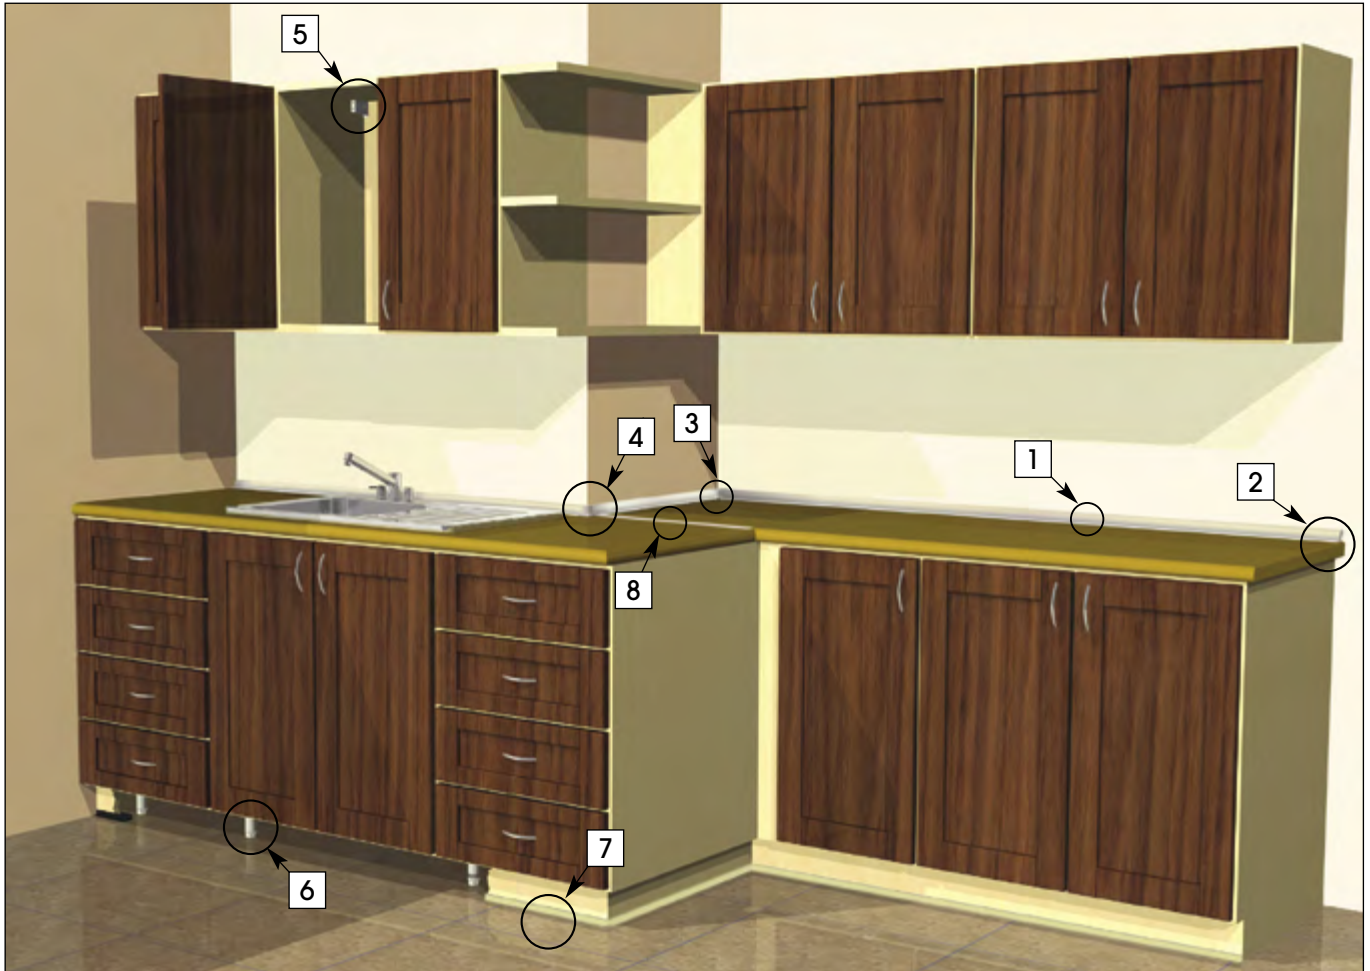

SW810 KITCHEN WALL SEAL PROFILE

SW 810 Silver Aluminium Profile

SW 810 Antique Brown Aluminium Profile

High Pressure Laminate - HPL

SW 824 Wall Seal Profile

- Easily removable foils that protect the profile surface from soiling and scratches during transit and installation.

- The Wall Seal Profile is one of Scanwolf's latest innovations. They are extremely practical and come in a wide variety of designs. The colour of the Wall Seal Profile can be varied to match the HPL flexible top décor.