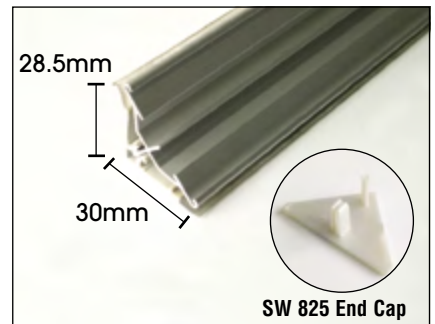

- The Wall Seal Profile is one of Scanwolf's latest innovations. They are extremely practical and come in a wide variety of designs. The colour of the Wall Seal Profile can be varied to match the HPL flexible top décor.

Item Code : **SW 811 & 812 End Cap**
 Colour : L/Grey
 Packing : 1000 set / ctn

Item Code : **SW 813 Internal End Cap**
 Colour : L/Grey
 Packing : 1000 pcs / ctn

Item Code : **SW 814 External Cap**
 Colour : L/Grey
 Packing : 1000 pcs / ctn

Item Code : **SW 821 Suspension Bracket**
 Colour : White
 Packing : 50 set / ctn

Item Code : **SW 815 Kitchen Leg**
 Colour : White
 Packing : 100 set / ctn

Item Code : **SW 606-A U Profile 16.5mmx30m**
 Colour : Transparent
 Packing : 30 m/ roll

Item Code : **SW 819 Aluminium Table Top Joint**
 Packing : 50 pcs / ctn

Item Code : **SW 827 External End Cap**
 Colour : Silver
 Packing : 1000 set / ctn

Item Code : **SW 826 Internal End Cap**
 Colour : Silver
 Packing : 1000 set / ctn