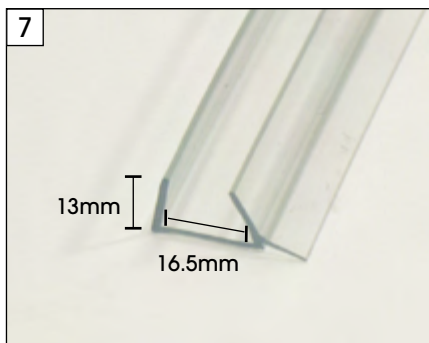

Item Code : **SW 606-A U Profile 16.5mmx30m**
Colour : Transparent
Packing : 30 m/ roll