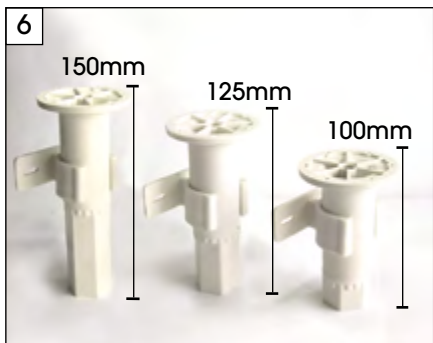

- The Wall Seal Profile is one of Scanwolf's latest innovations. They are extremely practical and come in a wide variety of designs. The colour of the Wall Seal Profile can be varied to match the HPL flexible top décor.

Item Code : **SW 811 & 812 End Cap**
 Colour : L/Grey
 Packing : 1000 set / ctn

Item Code : **SW 813 Internal End Cap**
 Colour : L/Grey
 Packing : 1000 pcs / ctn

Item Code : **SW 814 External Cap**
 Colour : L/Grey
 Packing : 1000 pcs / ctn

Item Code : **SW 821 Suspension Bracket**
 Colour : White
 Packing : 50 set / ctn

Item Code : **SW 815 Kitchen Leg**
 Colour : White
 Packing : 100 set / ctn

Item Code : **SW 606-A U Profile 16.5mmx30m**
 Colour : Transparent
 Packing : 30 m/ roll