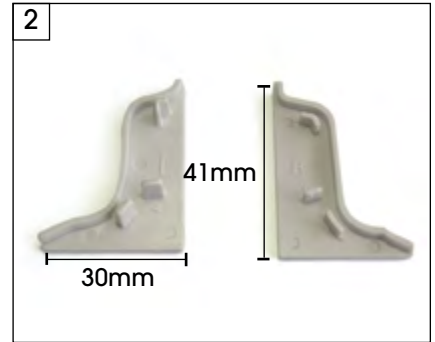

SW810 KITCHEN WALL SEAL PROFILE

SW 810 Silver Aluminium Profile

SW 810 Antique Brown Aluminium Profile

High Pressure Laminate - HPL

SW 824 Wall Seal Profile

- Easily removable foils that protect the profile surface from soiling and scratches during transit and installation.

- The Wall Seal Profile is one of Scanwolf's latest innovations. They are extremely practical and come in a wide variety of designs. The colour of the Wall Seal Profile can be varied to match the HPL flexible top décor.

SW810 KITCHEN WALL SEAL PROFILE

Item Code : **SW 810 Wall Seal Profile x 5m**
 Colour : Silver
 Packing : 20 pcs / ctn

Item Code : **SW 810 Wall Seal Profile x 5m**
 Colour : Antique Brown
 Packing : 20 pcs / ctn

Item Code : **SW 811 & 812 End Cap**
 Colour : L/Grey
 Packing : 1000 set / ctn

Item Code : **SW 813 Internal End Cap**
 Colour : L/Grey
 Packing : 1000 pcs / ctn

Item Code : **SW 814 External Cap**
 Colour : L/Grey
 Packing : 1000 pcs / ctn