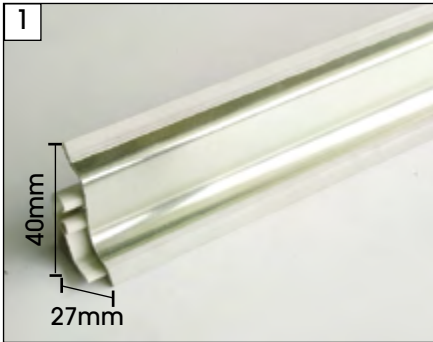

SW810 KITCHEN WALL SEAL PROFILE

SW 810 Silver Aluminium Profile

SW 810 Antique Brown Aluminium Profile

High Pressure Laminate - HPL

SW 824 Wall Seal Profile

- Easily removable foils that protect the profile surface from soiling and scratches during transit and installation.

- The Wall Seal Profile is one of Scanwolf's latest innovations. They are extremely practical and come in a wide variety of designs. The colour of the Wall Seal Profile can be varied to match the HPL flexible top décor.

SW810 KITCHEN WALL SEAL PROFILE

Item Code : **SW 810 Wall Seal Profile x 5m**
 Colour : Silver
 Packing : 20 pcs / ctn

Item Code : **SW 810 Wall Seal Profile x 5m**
 Colour : Antique Brown
 Packing : 20 pcs / ctn

Item Code : **SW 811 & 812 End Cap**
 Colour : L/Grey
 Packing : 1000 set / ctn

Item Code : **SW 813 Internal End Cap**
 Colour : L/Grey
 Packing : 1000 pcs / ctn

Item Code : **SW 814 External Cap**
 Colour : L/Grey
 Packing : 1000 pcs / ctn