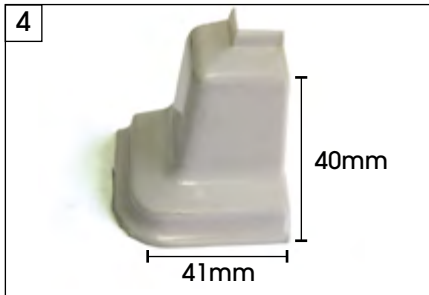

- The Wall Seal Profile is one of Scanwolf's latest innovations. They are extremely practical and come in a wide variety of designs. The colour of the Wall Seal Profile can be varied to match the HPL flexible top décor.

SW810 KITCHEN WALL SEAL PROFILE

Item Code : **SW 810 Wall Seal Profile x 5m**
 Colour : Silver
 Packing : 20 pcs / ctn

Item Code : **SW 810 Wall Seal Profile x 5m**
 Colour : Antique Brown
 Packing : 20 pcs / ctn

Item Code : **SW 811 & 812 End Cap**
 Colour : L/Grey
 Packing : 1000 set / ctn

Item Code : **SW 813 Internal End Cap**
 Colour : L/Grey
 Packing : 1000 pcs / ctn

Item Code : **SW 814 External Cap**
 Colour : L/Grey
 Packing : 1000 pcs / ctn