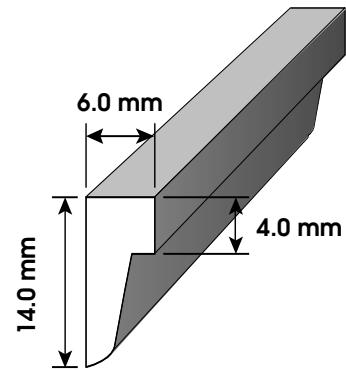

SW635 & SW656 GLASS GASKET

Item Code : SW 635 Glass Gasket
Size : 14 mm x 6 mm
Packing : 100 m / Roll

Item Code : SW 656 Glass Gasket
Size : 6.1 mm x 7 mm
Packing : 100 m / Roll

■ *The resilient glass gasket helps secure the glass door in place. It is easy to assemble and once installed, compliments your cabinet with style and elegance.*