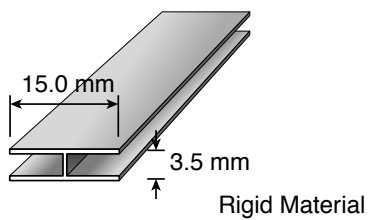

H-LINING

■ *The H-Profile provides convenience for solid packing as assembling and disassembling is made easy with its complete knockdown system.*

Item Code : H Lining
Size : 15.0 mm x 3.6m
Packing : 200 pcs /Ctn

Item Code : H Lining
Size : 20.0 mm x 3.6m
Packing : 150 pcs /Ctn