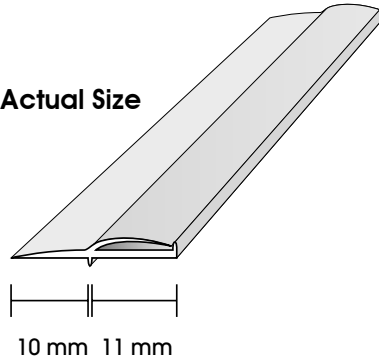

CB02 DOOR SEAL

Scanwolf's Door Seals are made of soft plastic materials, which are commonly found on doors and cupboards.

This product eases the force when doors are shut and reduces noise from the impact. It also hides and seals gaps between doors thus keeping dust out.

Actual Size

Product Code : CB02 Door Seal
 Packing : 200 pcs /Ctn
 3.6m /pc

Item Code : CB02 Door Seal
 Size : 10 mm x 11 mm
 Packing : 150 Pcs

Item Code : SW866 Door Seal
 Size : 15 mm x 14 mm
 Packing : 150 Pcs