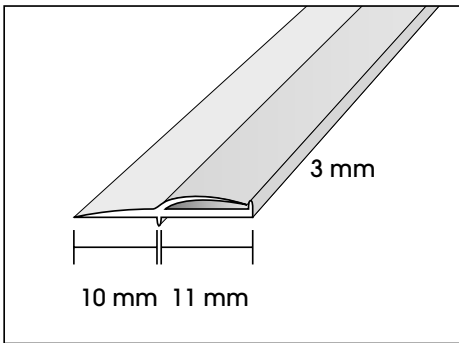

CB02 DOOR SEAL

Scanwolf's Door Seals are made of soft plastic materials, which are commonly found on doors and cupboards.

This product eases the force when doors are shut and reduces noise from the impact. It also hides and seals gaps between doors thus keeping dust out.

Actual Size

Product Code : CB02 Door Seal
 Packing : 200 pcs /Ctn
 3.6m /pc

Item Code : CB02 Door Seal
 Size : 10 mm x 11 mm
 Packing : 150 Pcs

Item Code : SW866 Door Seal
 Size : 15 mm x 14 mm
 Packing : 150 Pcs