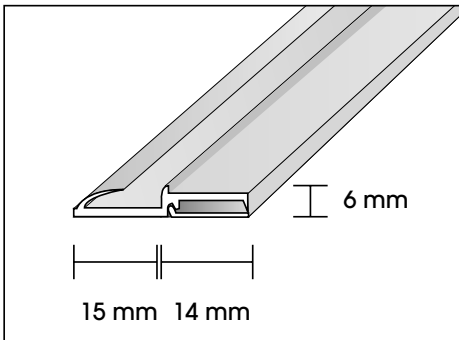

CB02 DOOR SEAL

Scanwolf's Door Seals are made of soft plastic materials, which are commonly found on doors and cupboards.

This product eases the force when doors are shut and reduces noise from the impact. It also hides and seals gaps between doors thus keeping dust out.

Actual Size

Product Code : CB02 Door Seal
 Packing : 200 pcs /Ctn
 3.6m /pc

Item Code : CB02 Door Seal
 Size : 10 mm x 11 mm
 Packing : 150 Pcs

Item Code : SW866 Door Seal
 Size : 15 mm x 14 mm
 Packing : 150 Pcs